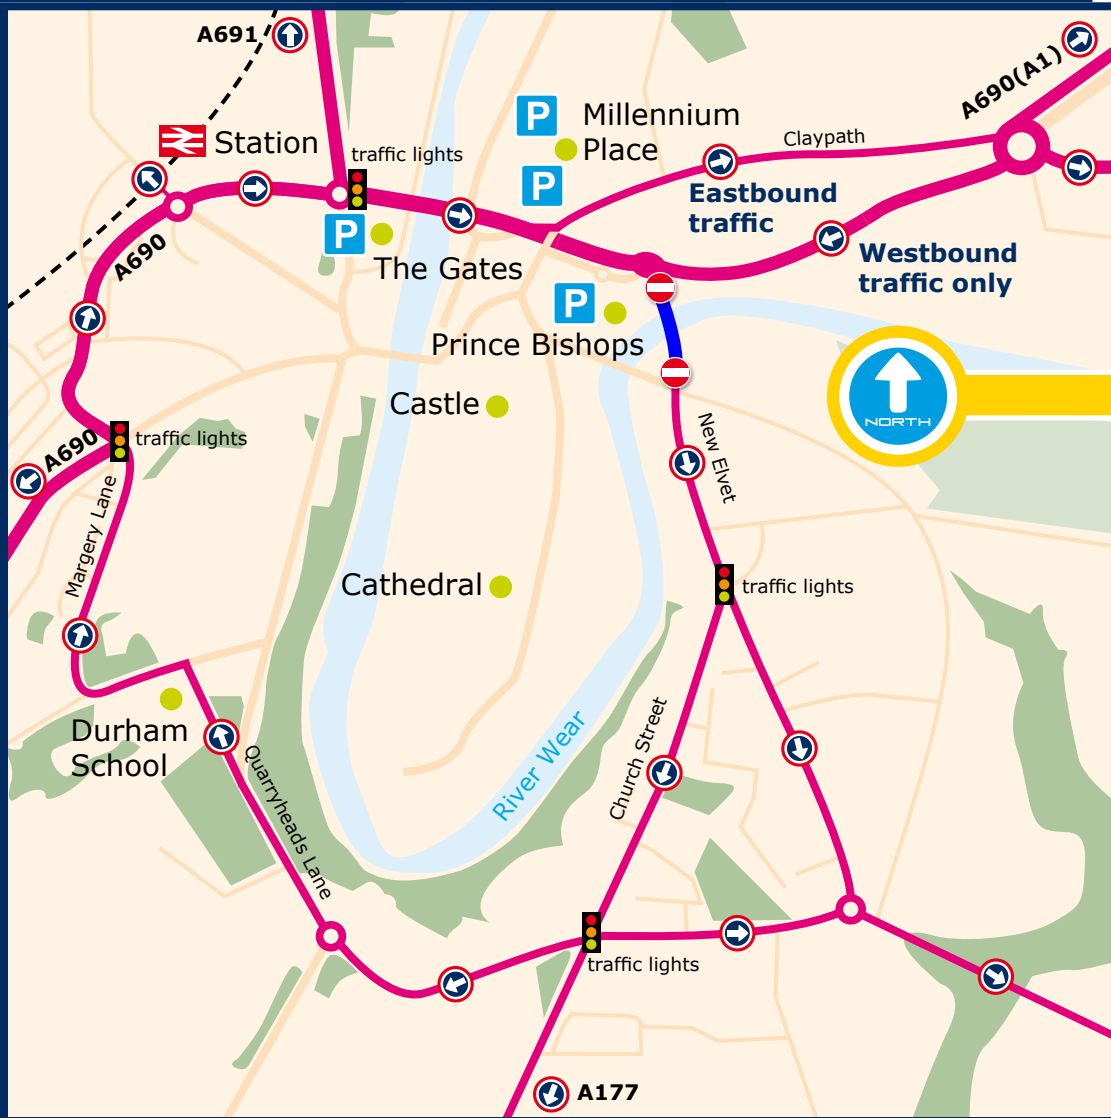

New Elvet Bridge closure diversion routes - East and westbound.

Bridge closure

Alternative routes